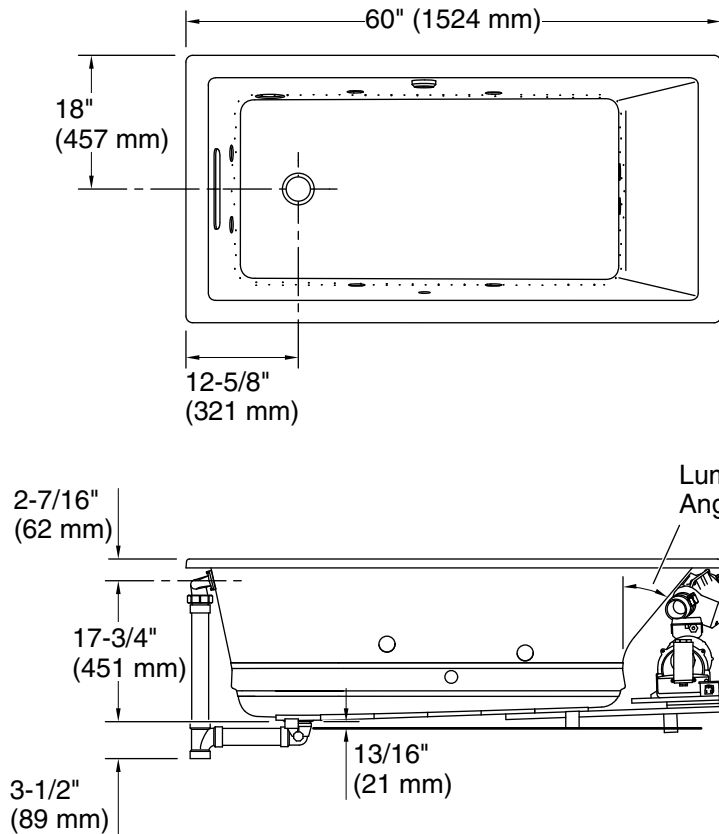

Underscore® Rectangle

60" x 36" Heated BubbleMassage™ air bath w/ whirlpool

K-1849-XHGH

No change in measurements if connected with drain illustrated. (K-7272)

Drop-in Rim Detail

Blower Motor Access
30" (762 mm) W x 15" (381 mm) H Min

Blower:	120 V, 15 A, 60 Hz
Air bath, Pump:	120 V, 15 A, 60 Hz
Heater:	120 V, 15 A, 60 Hz

Technical Information

All product dimensions are nominal.

Installation:	Drop-in, Undermount
Drain location:	End
Basin area, bottom:	39-9/16" x 24-11/16" (1005 mm x 627 mm)
Basin area, top:	53-5/8" x 29-1/2" (1362 mm x 749 mm)
Weight:	170 lbs (77.1 kg)
Minimum floor load:	56.8 lbs/ft ² (277.3 kg/m ²)
Water depth:	17-1/8" (435 mm)
Water capacity:	81.1 gal (307 L)
Template:	K-534, not required, not included
Electrical component rating:	Blower: 120 V, 10 A, 60 Hz Air bath: 120 V, 5 A, 60 Hz Pump: 120 V, 7 A, 60 Hz