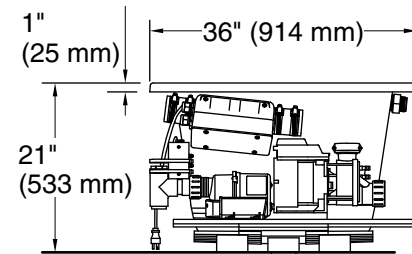

Underscore® Rectangle

60" x 36" Heated BubbleMassage™ air bath w/ whirlpool

K-1849-XHGH

No change in measurements if connected with drain illustrated. (K-7272)

Drop-in Rim Detail

Blower Motor Access
30" (762 mm) W x 15" (381 mm) H Min

Blower:	120 V, 15 A, 60 Hz
Air bath, Pump:	120 V, 15 A, 60 Hz
Heater:	120 V, 15 A, 60 Hz

Technical Information

All product dimensions are nominal.

Installation:	Drop-in, Undermount
Drain location:	End
Basin area, bottom:	39-9/16" x 24-11/16" (1005 mm x 627 mm)
Basin area, top:	53-5/8" x 29-1/2" (1362 mm x 749 mm)
Weight:	170 lbs (77.1 kg)
Minimum floor load:	56.8 lbs/ft ² (277.3 kg/m ²)
Water depth:	17-1/8" (435 mm)
Water capacity:	81.1 gal (307 L)
Template:	K-534, not required, not included
Electrical component rating:	Blower: 120 V, 10 A, 60 Hz Air bath: 120 V, 5 A, 60 Hz Pump: 120 V, 7 A, 60 Hz