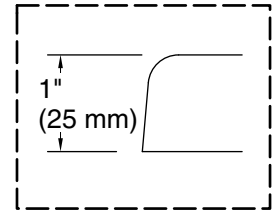

Underscore® Rectangle

60" x 36" Heated BubbleMassage™ air bath w/ whirlpool

K-1849-XHGH

No change in measurements if connected with drain illustrated. (K-7272)

Drop-in Rim Detail

Blower Motor Access
30" (762 mm) W x 15" (381 mm) H Min